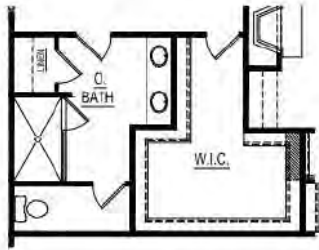

ELEV. A

ESSEX

Monarch Series

3,048 sq. ft. +/-

ELEV. B

ELEV. C

4 - 5 Bedrooms
 2.5 - 4.5 Baths
 1st Floor - 1,766 sq. ft. +/-
 2nd Floor - 1,282 sq. ft. +/-
 Total Sq. Ft. - 3,048 +/-

ESSEX

Monarch Series

3,048 sq. ft. +/-

Optional Tile Shower

Optional Bedroom 5 w/ Bath 4

First Floor

Optional Bath 3

Second Floor

4 - 5 Bedrooms

2.5 - 4.5 Baths

1st Floor - 1,766 sq. ft. +/-

2nd Floor - 1,282 sq. ft. +/-

Total Sq. Ft. - 3,048 +/-

In the interest of continuous improvement and to meet ever changing market conditions, the Builder reserves the right to modify the plans, specifications and products without notice obligation. All dimensions and/or square footage representations are approximate and subject to change without notice obligation. This is the artist's conception with optional shutters, gutters, brick work, stone and landscaping shown and should not be relied on as actual elevations and floor plans. Refer to Builder specifications for your particular community. 121324