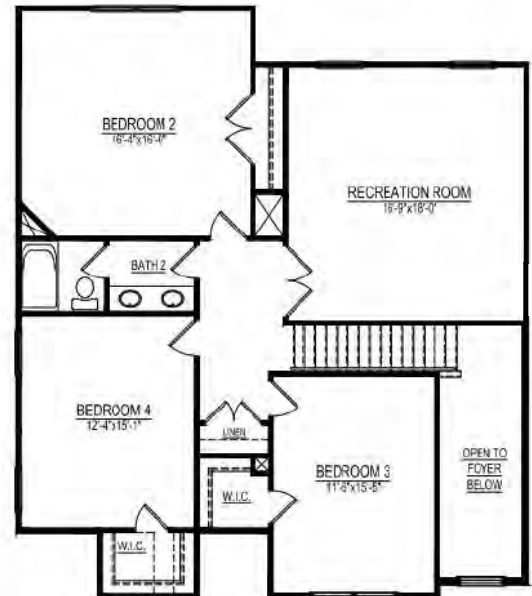

ELEV. A

ESSEX

Monarch Series

3,048 sq. ft. +/-

ELEV. B

ELEV. C

4 - 5 Bedrooms
 2.5 - 4.5 Baths
 1st Floor - 1,766 sq. ft. +/-
 2nd Floor - 1,282 sq. ft. +/-
 Total Sq. Ft. - 3,048 +/-

ESSEX

Monarch Series

3,048 sq. ft. +/-

Optional Tile Shower

Optional Bedroom 5 w/ Bath 4

First Floor

Optional Bath 3

Second Floor

4 - 5 Bedrooms

2.5 - 4.5 Baths

1st Floor - 1,766 sq. ft. +/-

2nd Floor - 1,282 sq. ft. +/-

Total Sq. Ft. - 3,048 +/-

In the interest of continuous improvement and to meet ever changing market conditions, the Builder reserves the right to modify the plans, specifications and products without notice obligation. All dimensions and/or square footage representations are approximate and subject to change without notice obligation. This is the artist's conception with optional shutters, gutters, brick work, stone and landscaping shown and should not be relied on as actual elevations and floor plans. Refer to Builder specifications for your particular community. 121324